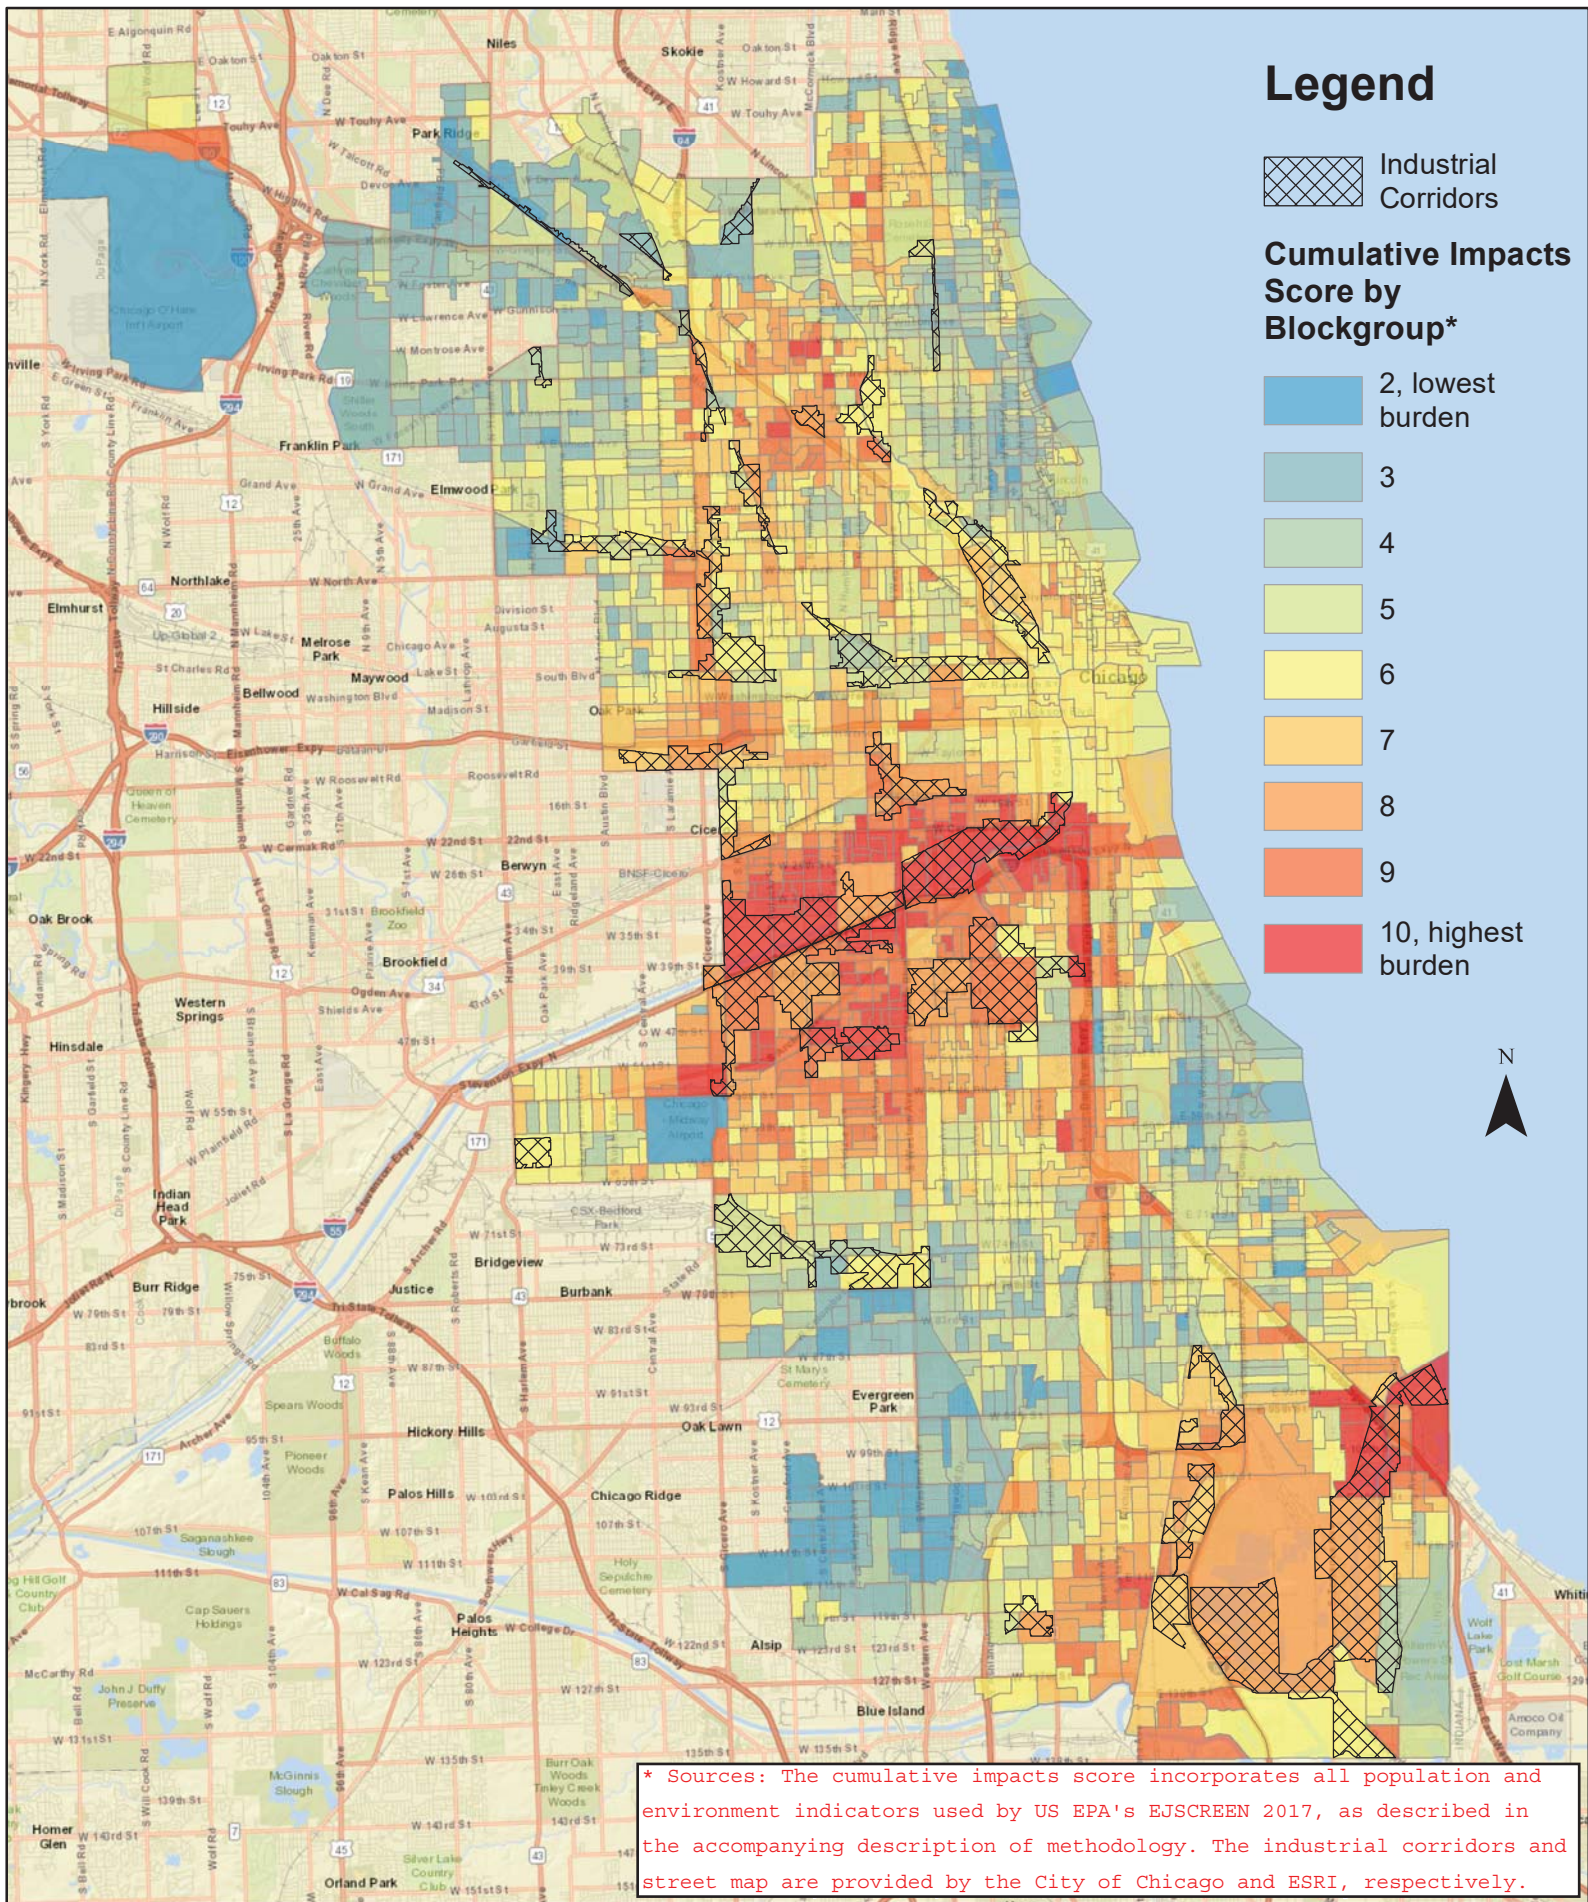

# Cumulative Burden of Environmental Exposures & Population Vulnerability in Chicago

0 5 10 20 Miles