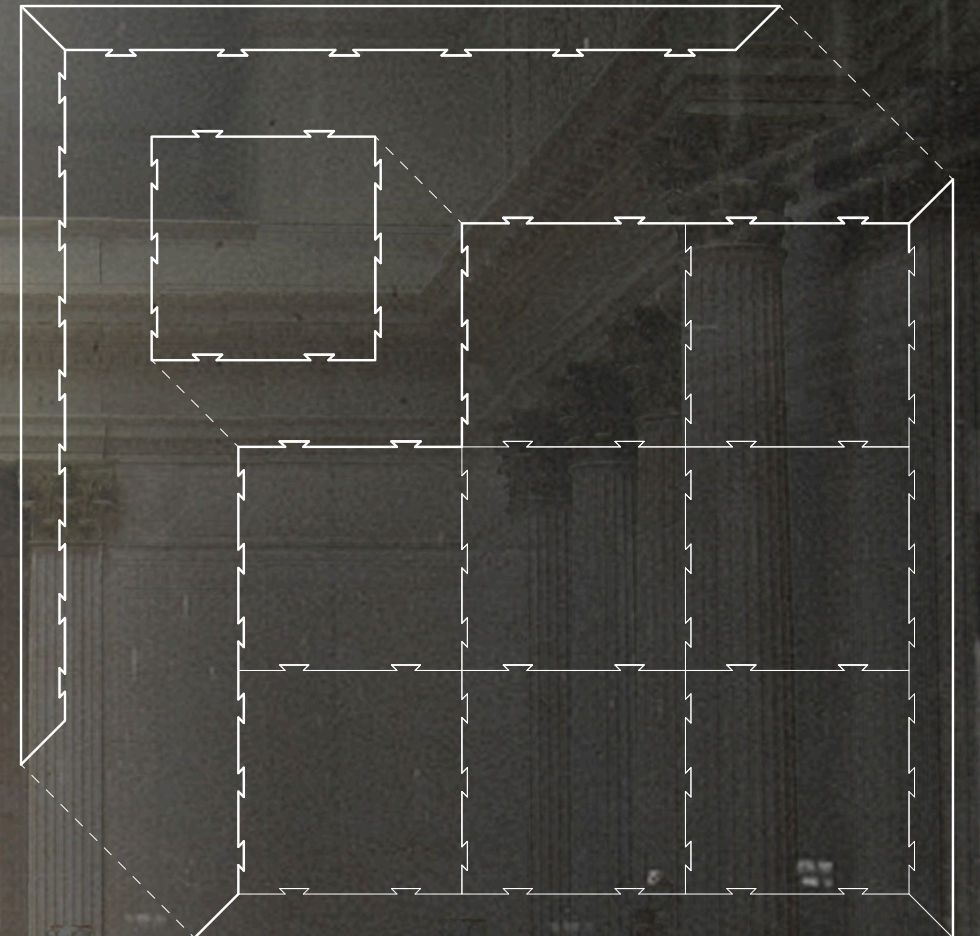

SUMMER SKATE

Nicholas Moorhouse | Holden Scully

Activate Union Station

Plan - 12'x12' Synthetic Rink Proposal